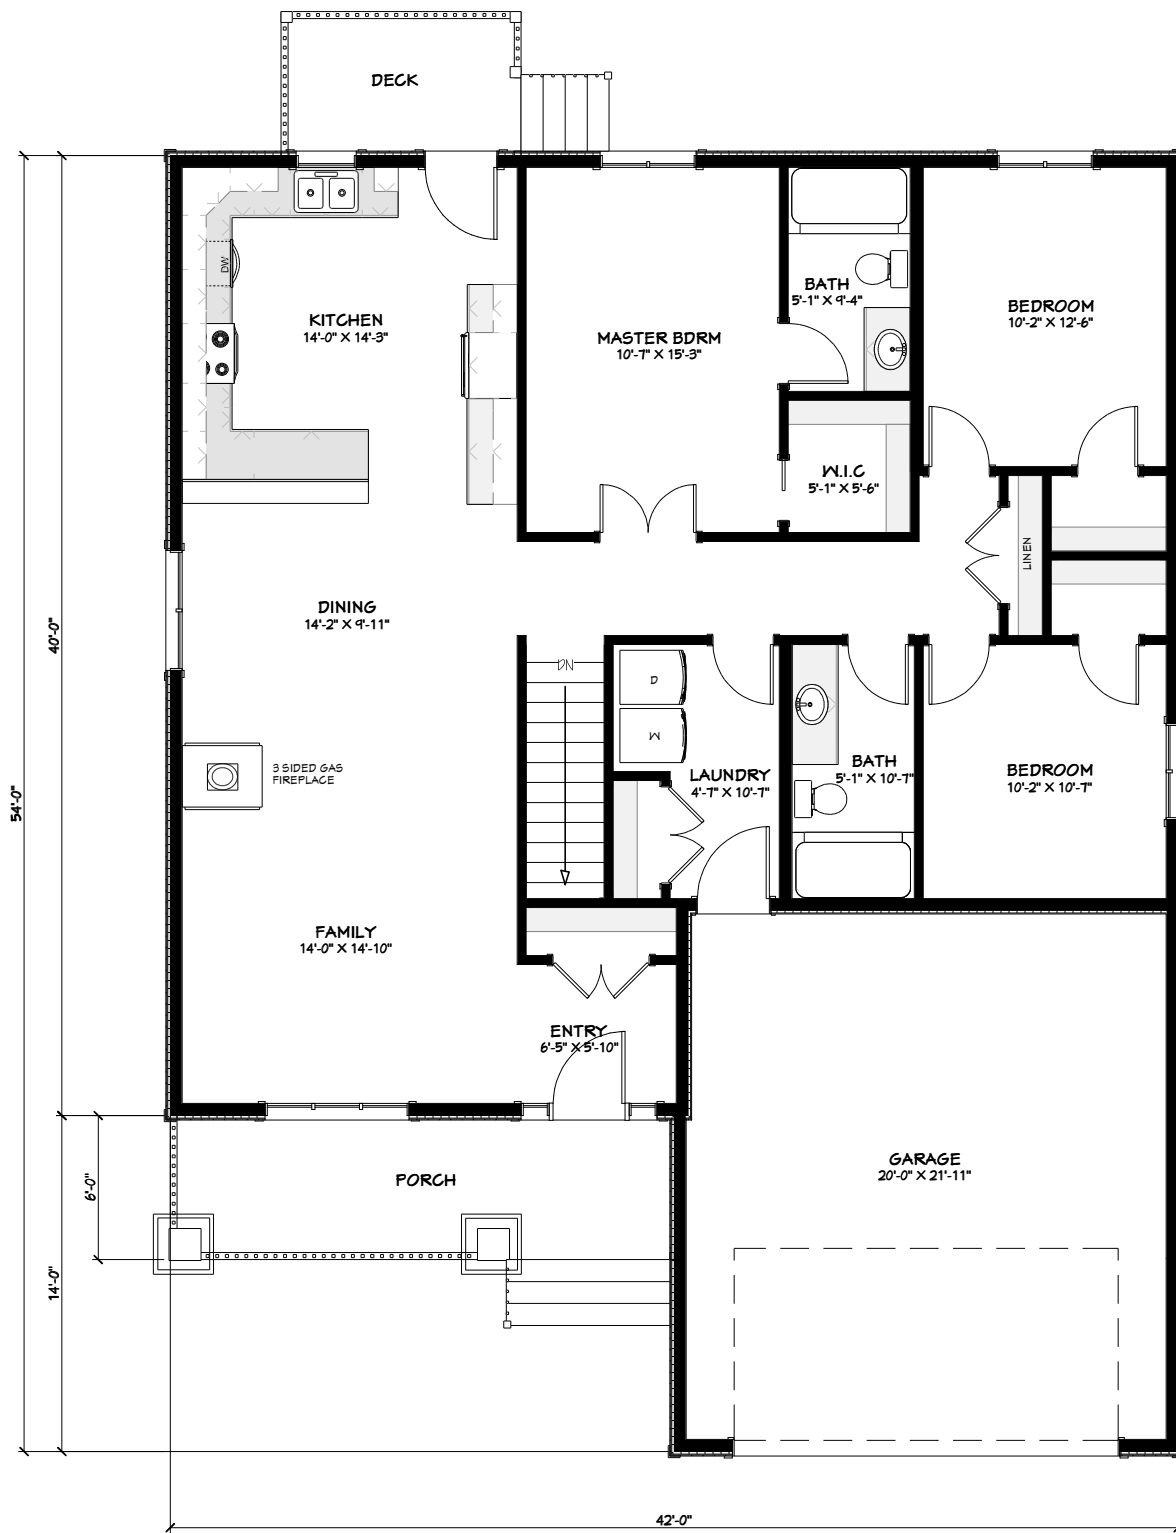

**Lockwood Brothers
CONSTRUCTION**

DRAWING NAME:
THE MARGARET

GROUND FLOOR PLAN - 1505 SQ.FT.

KITCHEN

LIVING

MASTER BDRM