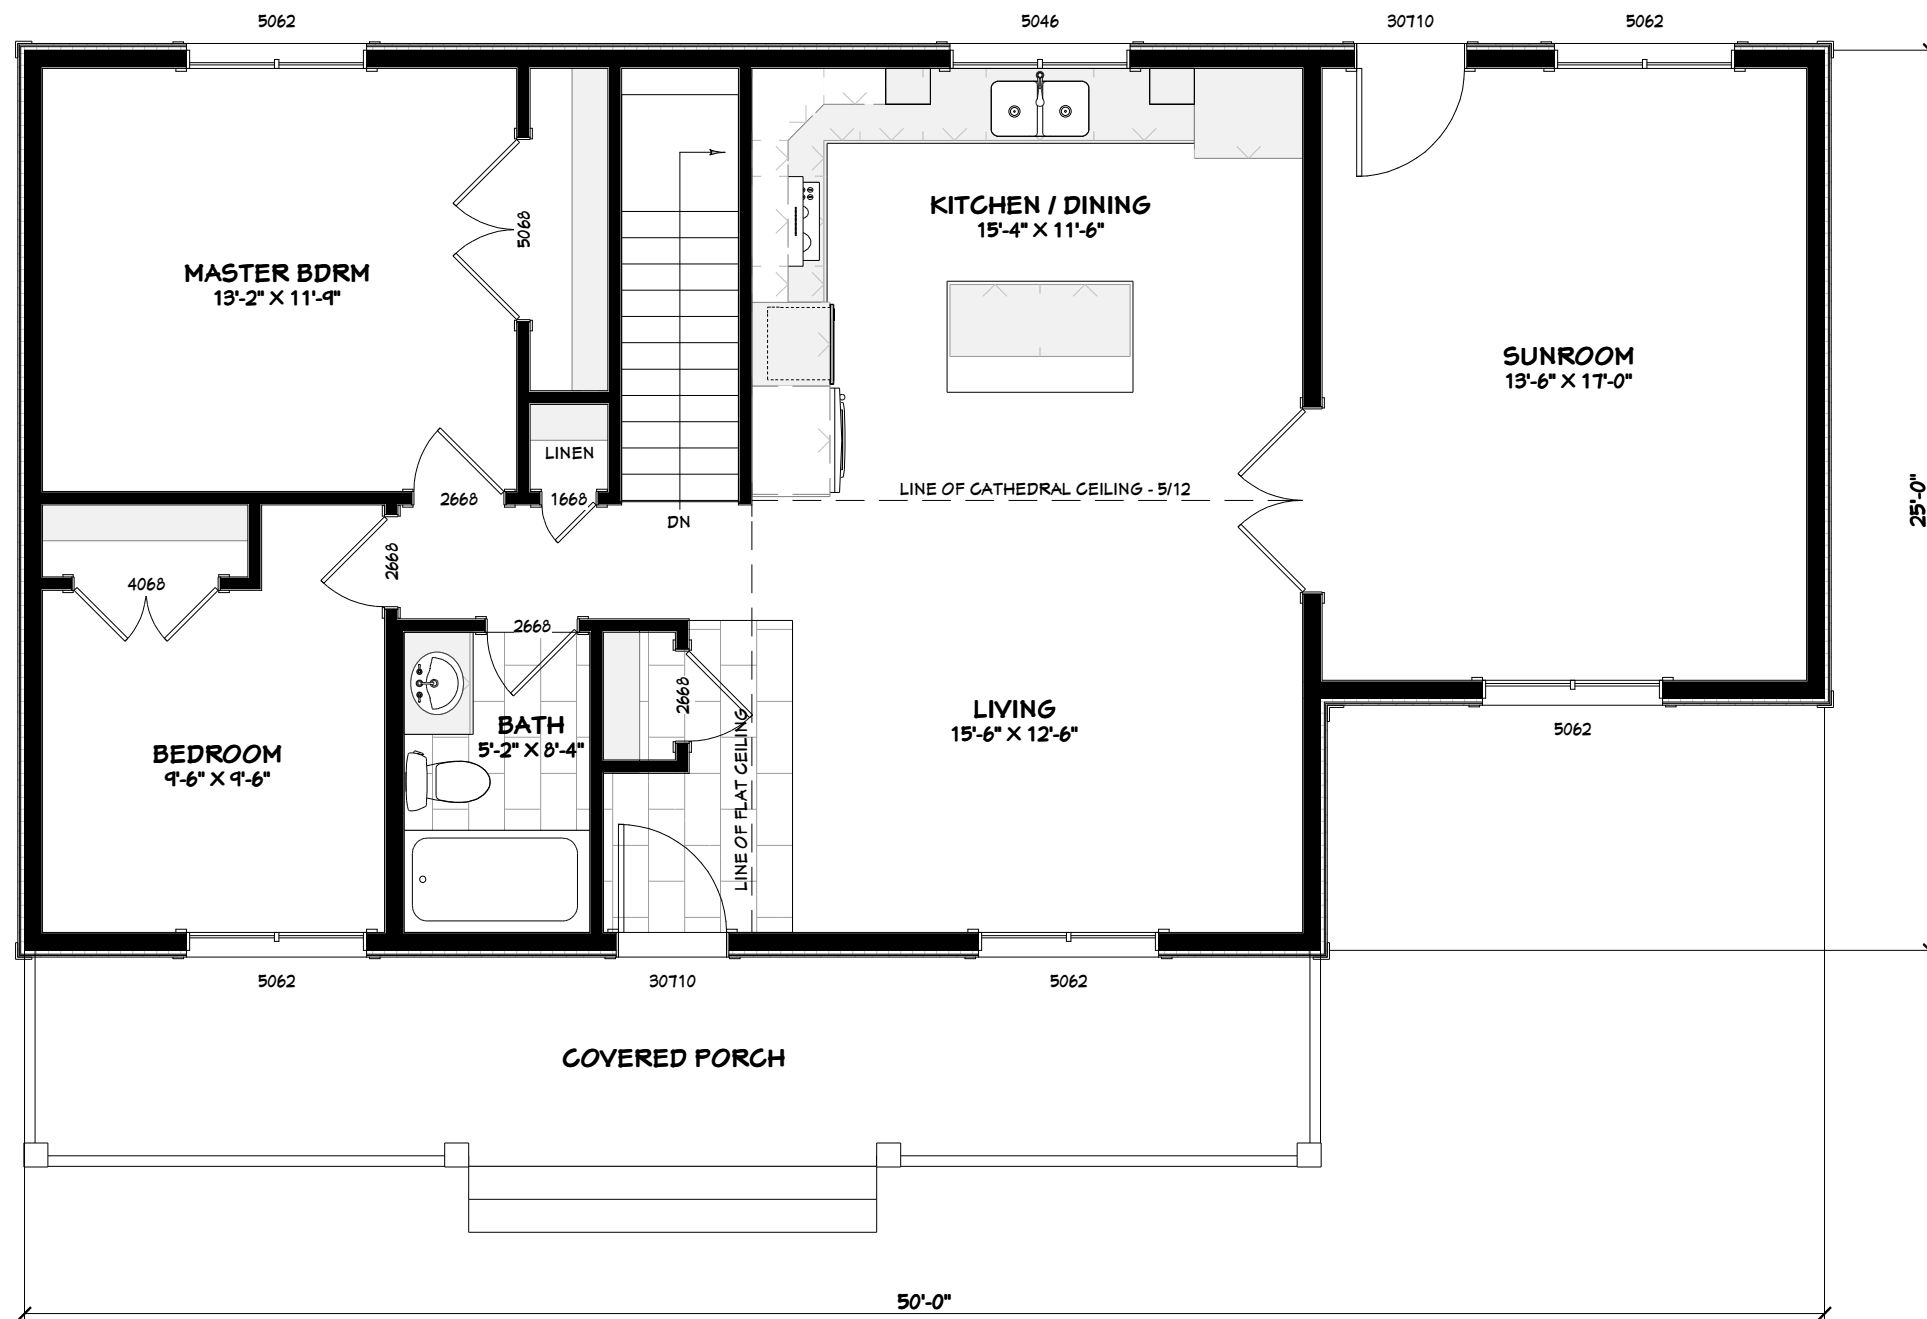

KITCHEN

**Lockwood Brothers
CONSTRUCTION**

DRAWING NAME:
THE ELODIE

GROUND FLOOR PLAN = 1150 SQ.FT.

**Lockwood Brothers
CONSTRUCTION**

DRAWING NAME:
THE ELODIE