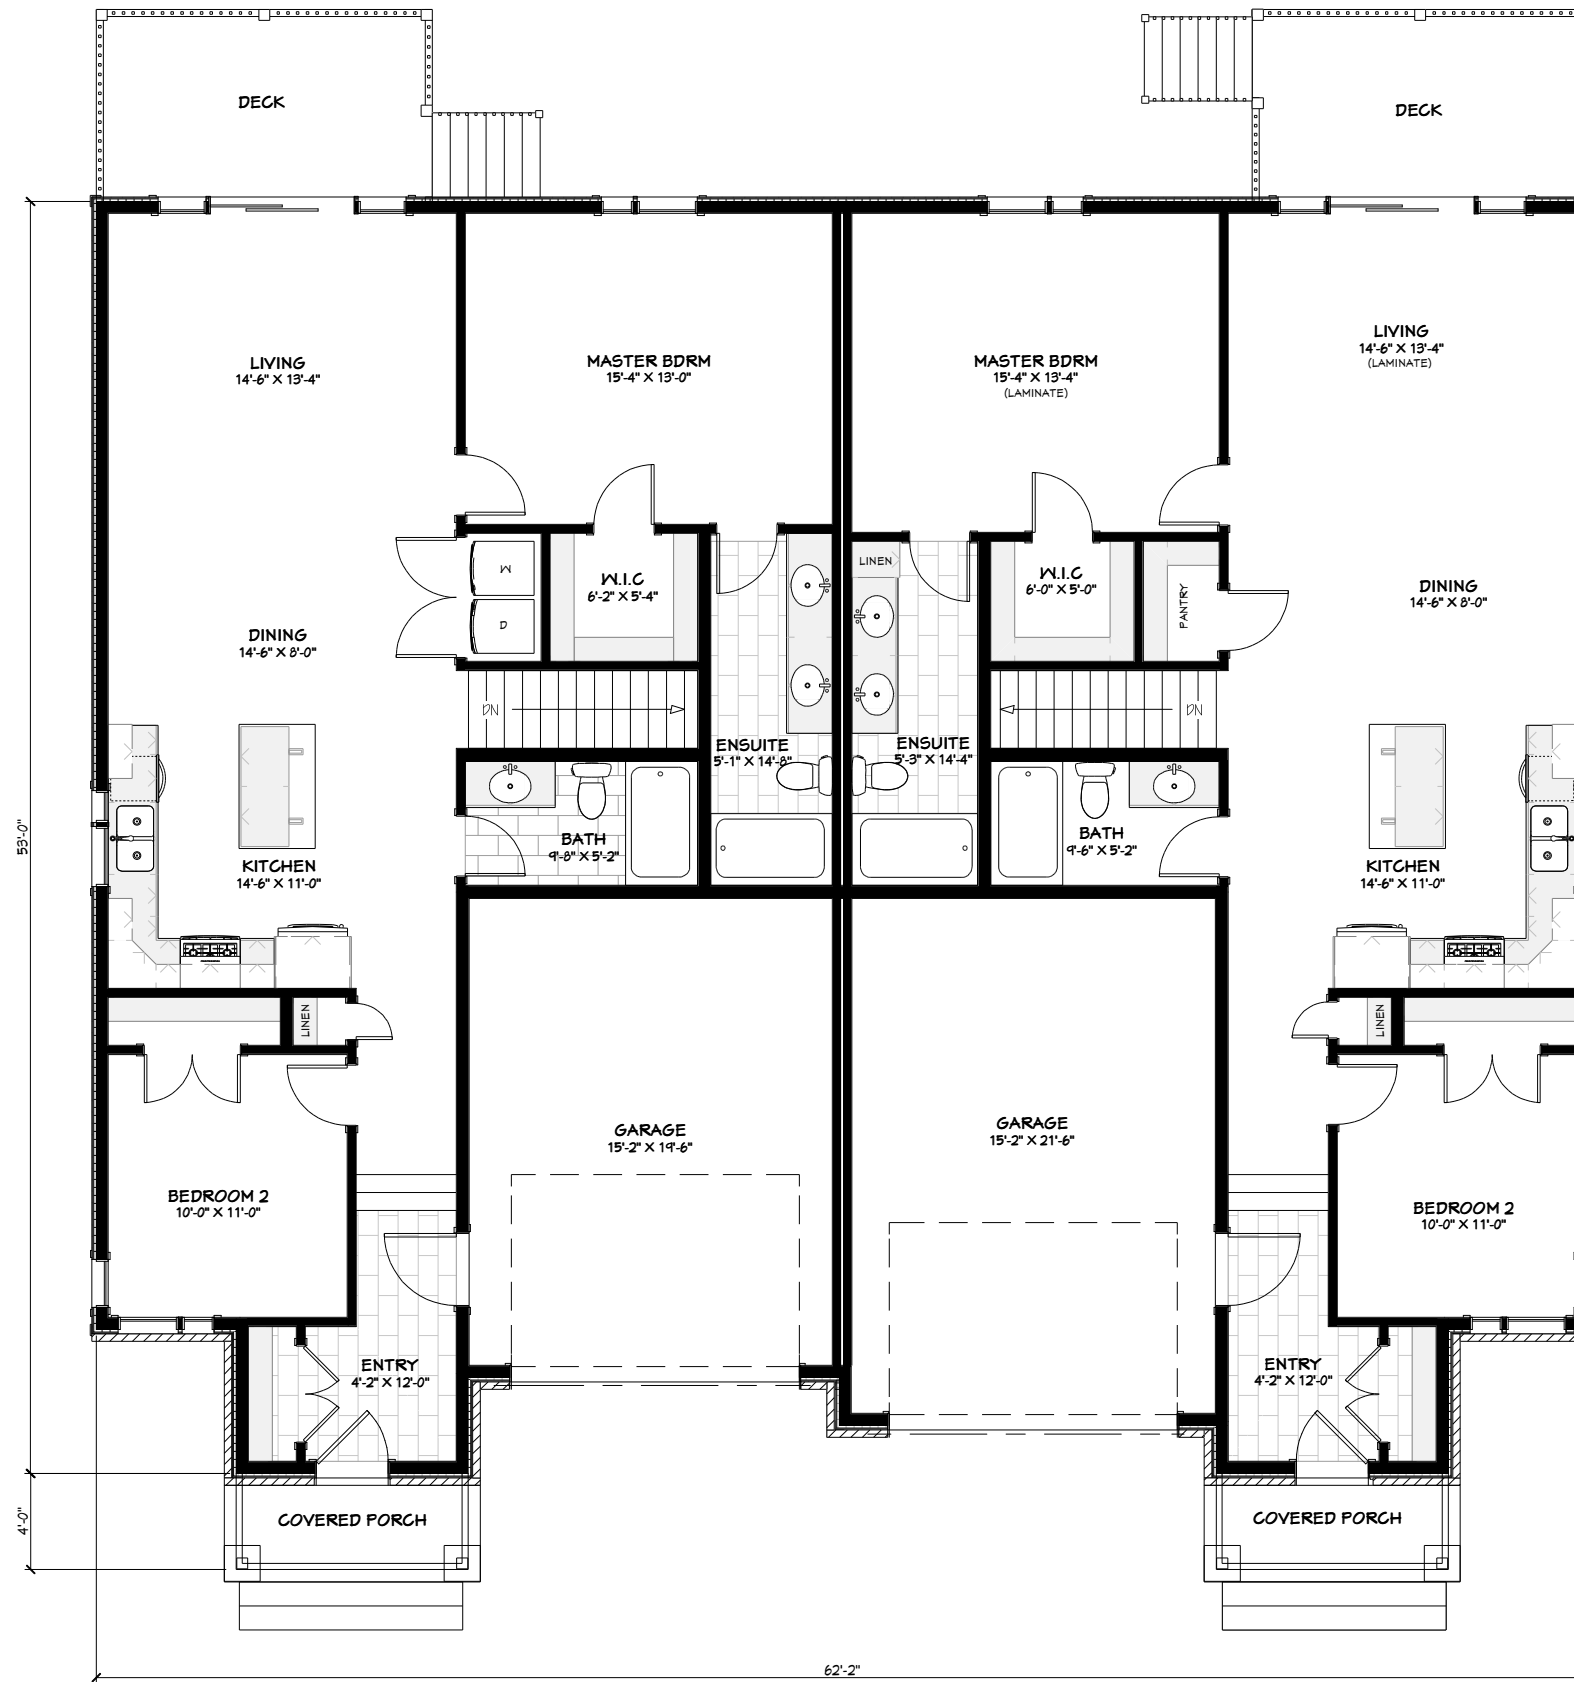

**Lockwood Brothers  
CONSTRUCTION**

DRAWING NAME:

**THE GEORGE**

**GROUND FLOOR PLAN = 1238 SQ.FT. / UNIT**

**KITCHEN**

**LIVING**

**Lockwood Brothers  
CONSTRUCTION**

DRAWING NAME:  
**THE GEORGE**